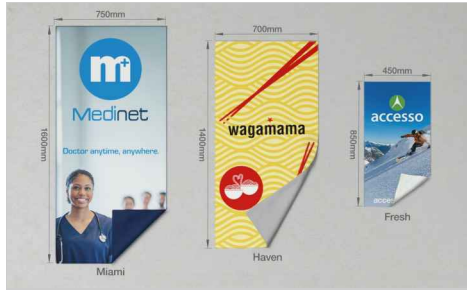

Miami

Make a lasting impression with the Miami Towel, a full-size promotional towel designed to showcase your branding in vivid detail. Using high-quality Photo Printing, we can reproduce your images, artwork, or logo in rich, full-color clarity, giving your campaign a striking visual edge. Measuring 750mm wide x 1600mm long, the Miami provides an expansive surface area that's perfect for beaches, resorts, spas, hotels and premium promotional events. Its generous size highlights your design beautifully while delivering everyday comfort and practicality. Stylish, vibrant, and made to stand out, the Miami Towel is an excellent choice when you want your brand to be both seen and remembered.

Miami

Colours

Lead Time

10 working days

Branding

Branding Area

Photo Printing

Area Front: 750mm X 1600mm

Dimensions and Weight

Length: 1600mm (62.99 inches)

Width: 750mm (29.53 inches)

Height: 1.8mm (0.07 inches)

Weight: 500.00 grams (17.64 ounces)