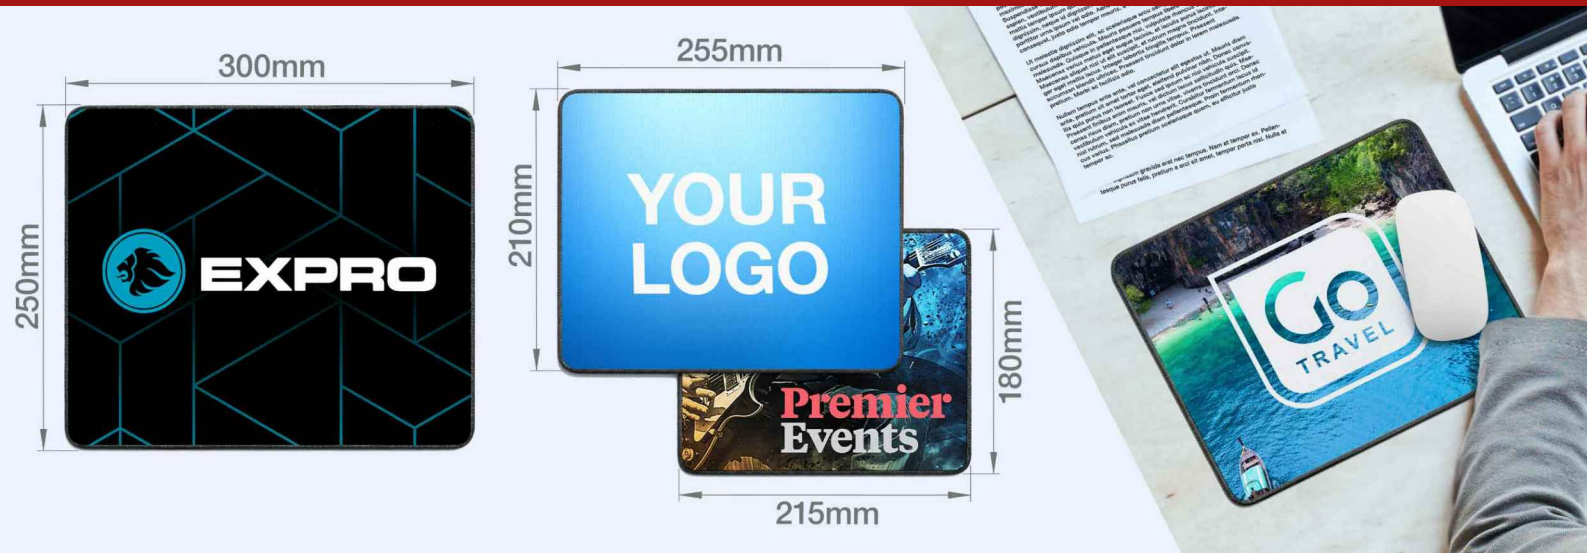

# Canvas

Go bold with our Canvas Mouse Mat that features an enlarged branding area to showcase your logo, image and more in stunning detail. Available in 3 sizes, the Canvas is a handy desktop accessory that'll be used daily - giving you fantastic brand exposure. It also features a neoprene backing to ensure it stays firmly put during the work day. Ask us about prices, branding information and express delivery today.