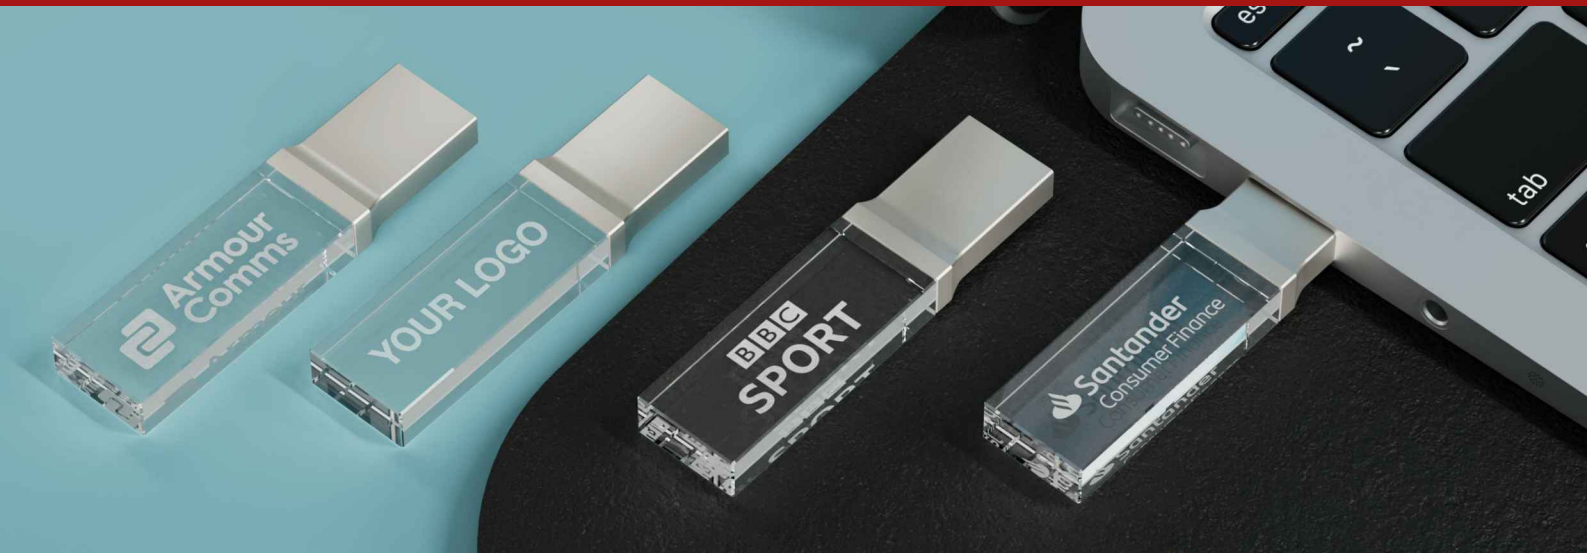

Crystal

Our Crystal USB Flash Drive features a striking K9 glass shell, Laser Engraved 'inside the glass' with your logo in 2 dimensions. The K9-rated glass is known for its exceptional clarity and durability, which makes it ideal for daily use. The edges and corners of the Flash Drive have been polished and smoothed to ensure easily handling.

Capacities	<i>USB2.0</i> 2GB, 4GB, 8GB, 16GB, 32GB, 64GB, 128GB
	<i>USB3</i> 16GB, 32GB, 64GB, 128GB, 256GB
Colours	
Lead Time	7 working days
Branding	
	
Branding Area	Laser Engraving Area Side: 26mm X 9mm
	
Dimensions and Weight	Length: 53.2mm (2.09 inches) Width: 13.6mm (0.54 inches) Height: 6mm (0.24 inches) Weight: 9.50 grams (0.34 ounces)