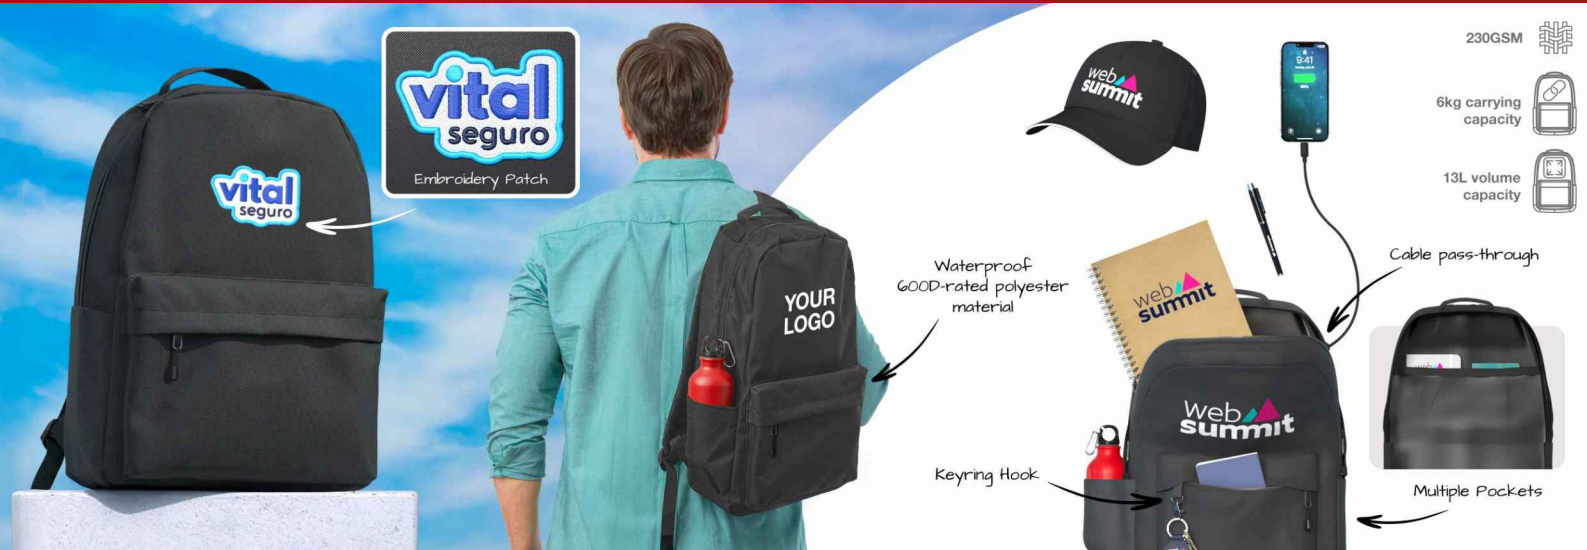

# Atlas

The Atlas Backpack combines durability, smart organization and modern style - making it a practical choice for commuting, events and daily use. Crafted from waterproof 600D polyester, it's designed to protect your essentials while maintaining a clean, professional look. With a 13 litre / 3.4 gallon capacity and a 6kg / 13 pound carrying limit, the Atlas offers generous space without feeling bulky. Multiple internal pockets keep items organized, while the integrated keyring hook ensures smaller essentials are always within easy reach. Adjustable shoulder straps provide a comfortable fit for all-day wear. Designed with branding in mind, the Atlas Backpack can be Photo Printed or Embroidered with your logo.

<b>Colours</b>			
<b>Lead Time</b>	8 working days		
<b>Branding</b>	<div style="display: flex; justify-content: space-around;"><div style="text-align: center;"><p>PHOTO PRINTING</p></div><div style="text-align: center;"><p>EMBROIDERY</p><p>1 - 4 COLORS</p></div></div>		
<b>Branding Area</b>	<table><tr><td><b>Photo Printing</b> Area Top: 160mm X 100mm Area Bottom: 150mm X 90mm</td><td><b>Embroidery</b> Area Top: 100mm X 70mm Area Bottom: 100mm X 70mm</td></tr></table> 	<b>Photo Printing</b> Area Top: 160mm X 100mm Area Bottom: 150mm X 90mm	<b>Embroidery</b> Area Top: 100mm X 70mm Area Bottom: 100mm X 70mm
<b>Photo Printing</b> Area Top: 160mm X 100mm Area Bottom: 150mm X 90mm	<b>Embroidery</b> Area Top: 100mm X 70mm Area Bottom: 100mm X 70mm		
<b>Dimensions and Weight</b>	Length: 320mm (12.6 inches) Width: 230mm (9.06 inches) Height: 486mm (19.13 inches) Weight: 535.00 grams (18.87 ounces)		